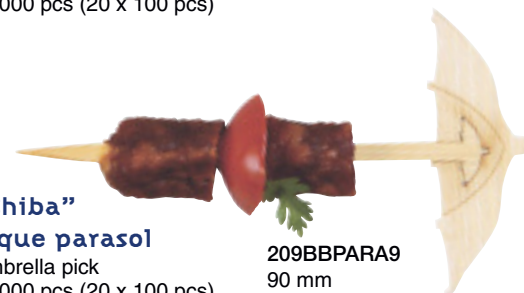

"Chiba" 209BBPARA9
90 mm

Pique parasol

Umbrella pick
x 2000 pcs (20 x 100 pcs)